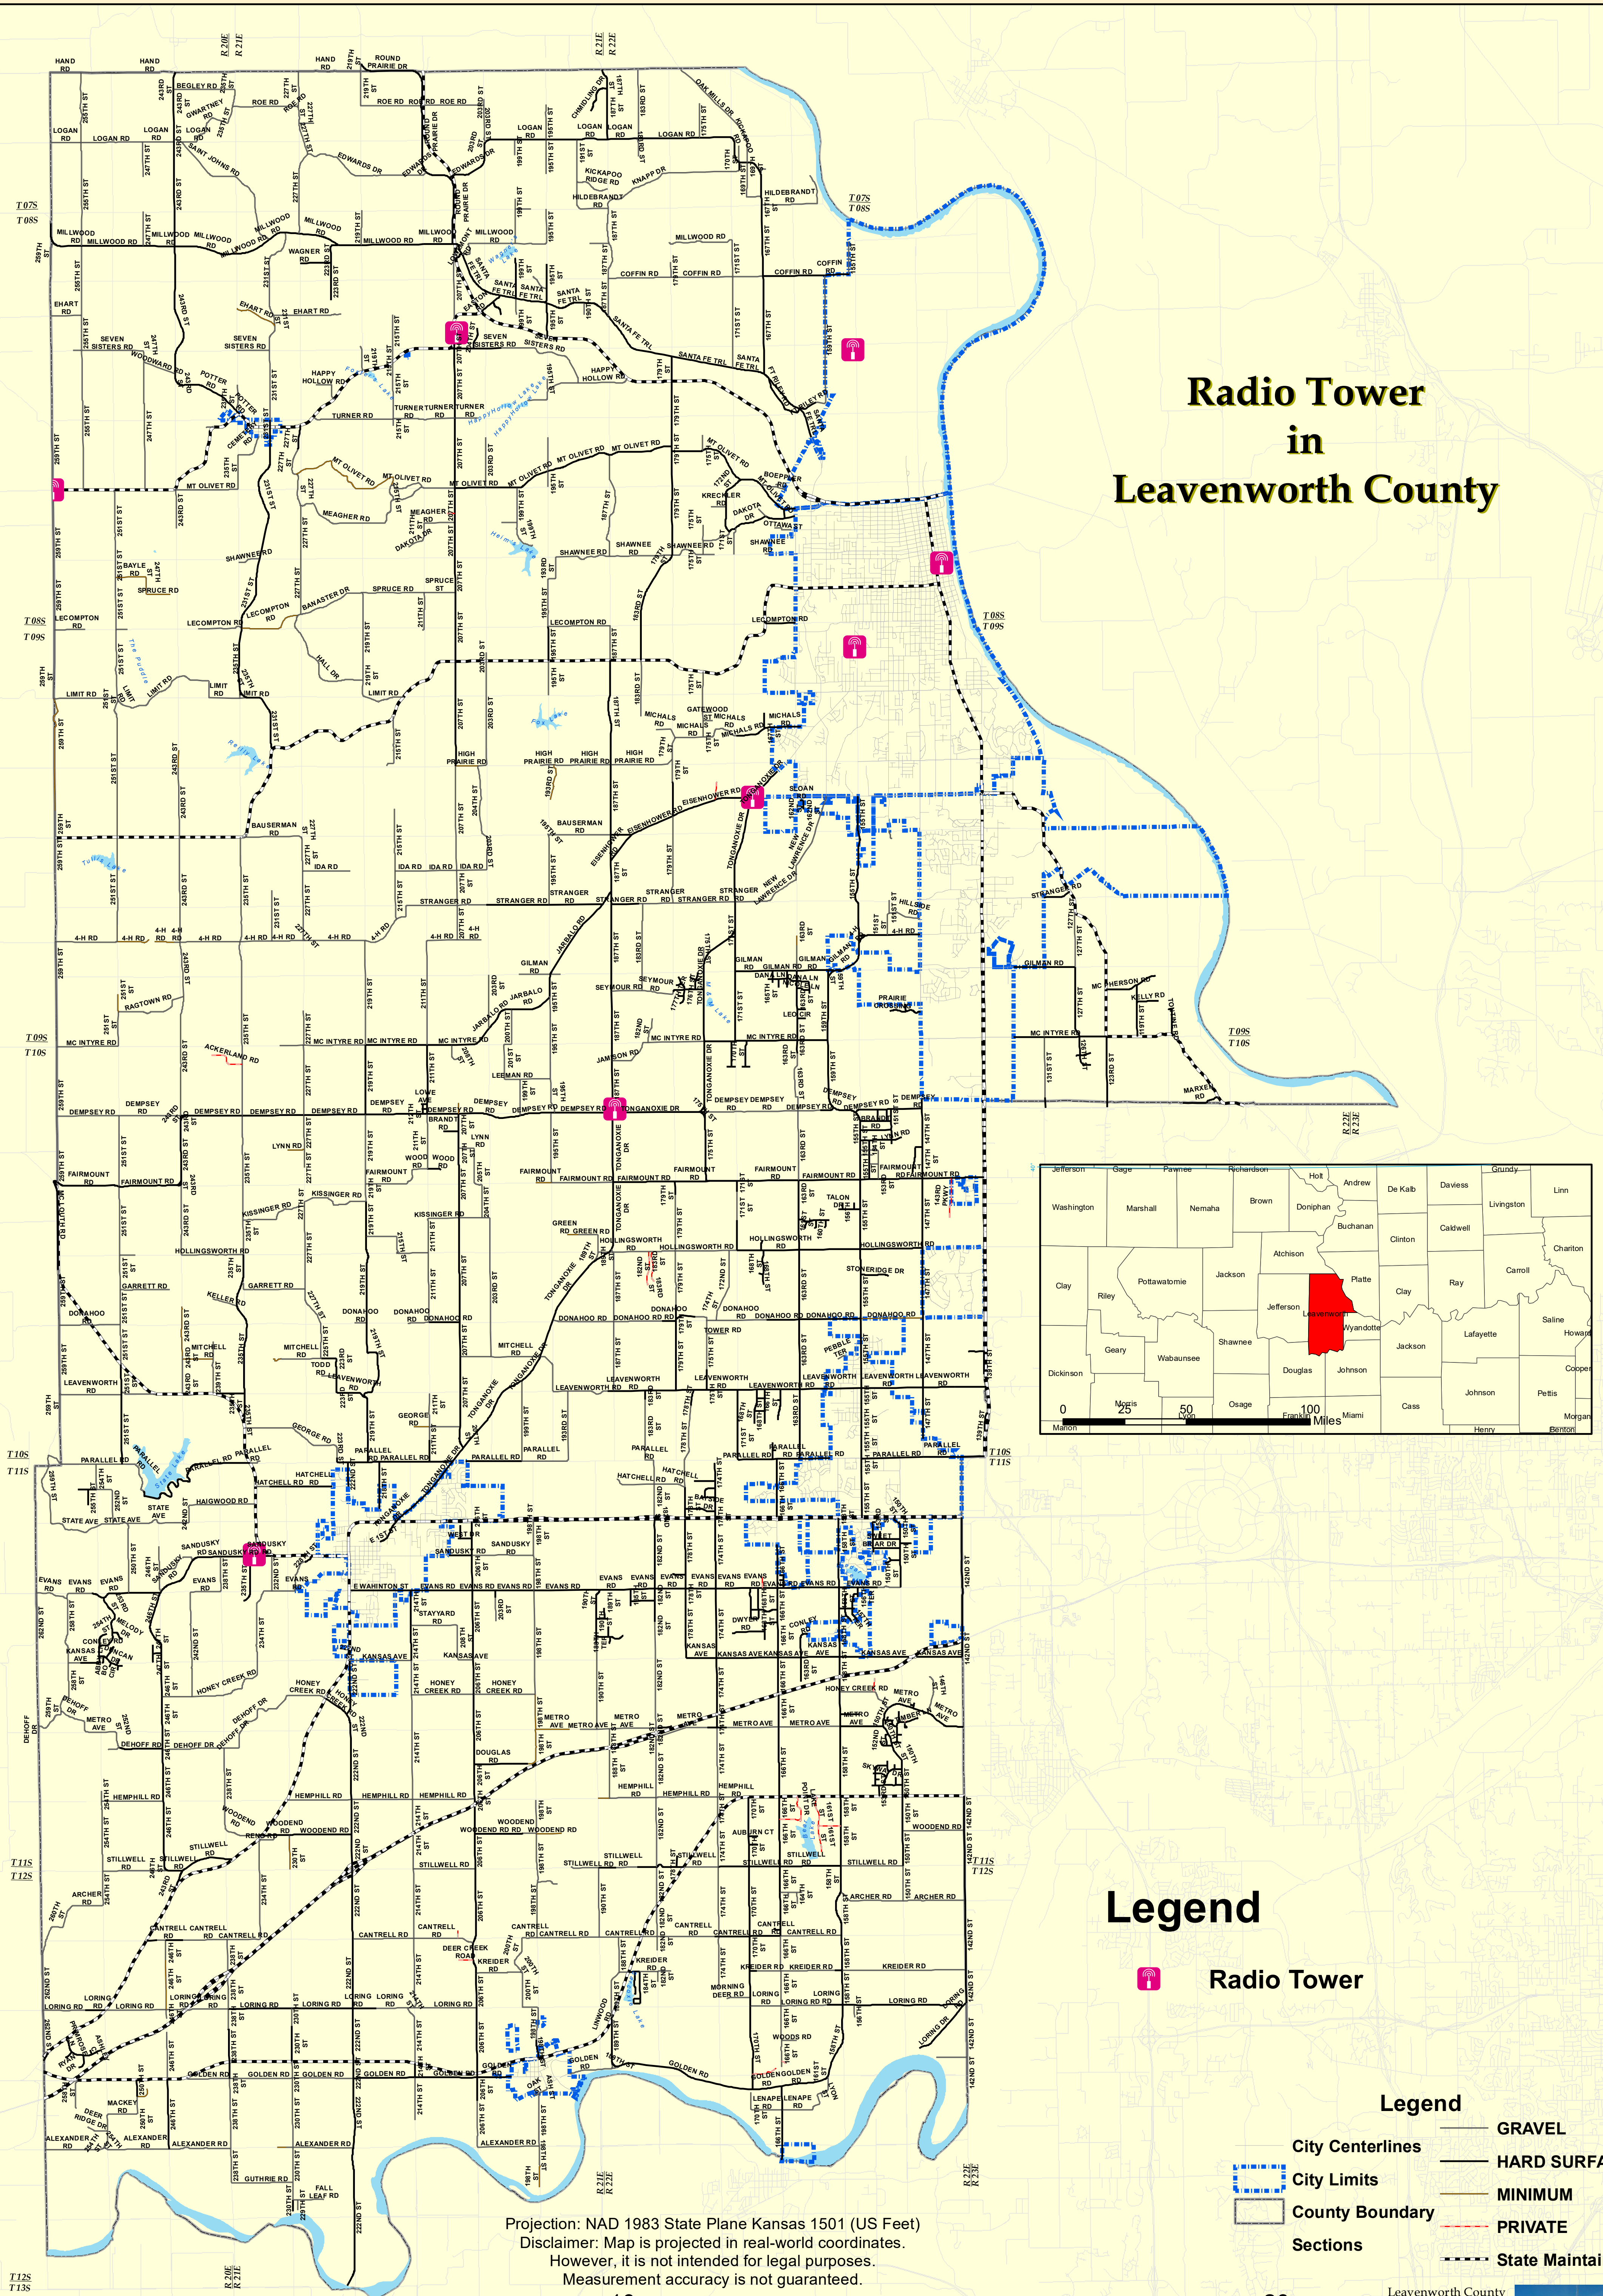

LEAVENWORTH COUNTY KANSAS 2025

Radio Tower in Leavenworth County

Legend

Radio Tower

Legend

- City Centerlines
- City Limits
- County Boundary
- Sections
- GRAVEL
- HARD SURFACE
- MINIMUM
- PRIVATE
- State Maintained

Projection: NAD 1983 State Plane Kansas 1501 (US Feet)
 Disclaimer: Map is projected in real-world coordinates.
 However, it is not intended for legal purposes.
 Measurement accuracy is not guaranteed.