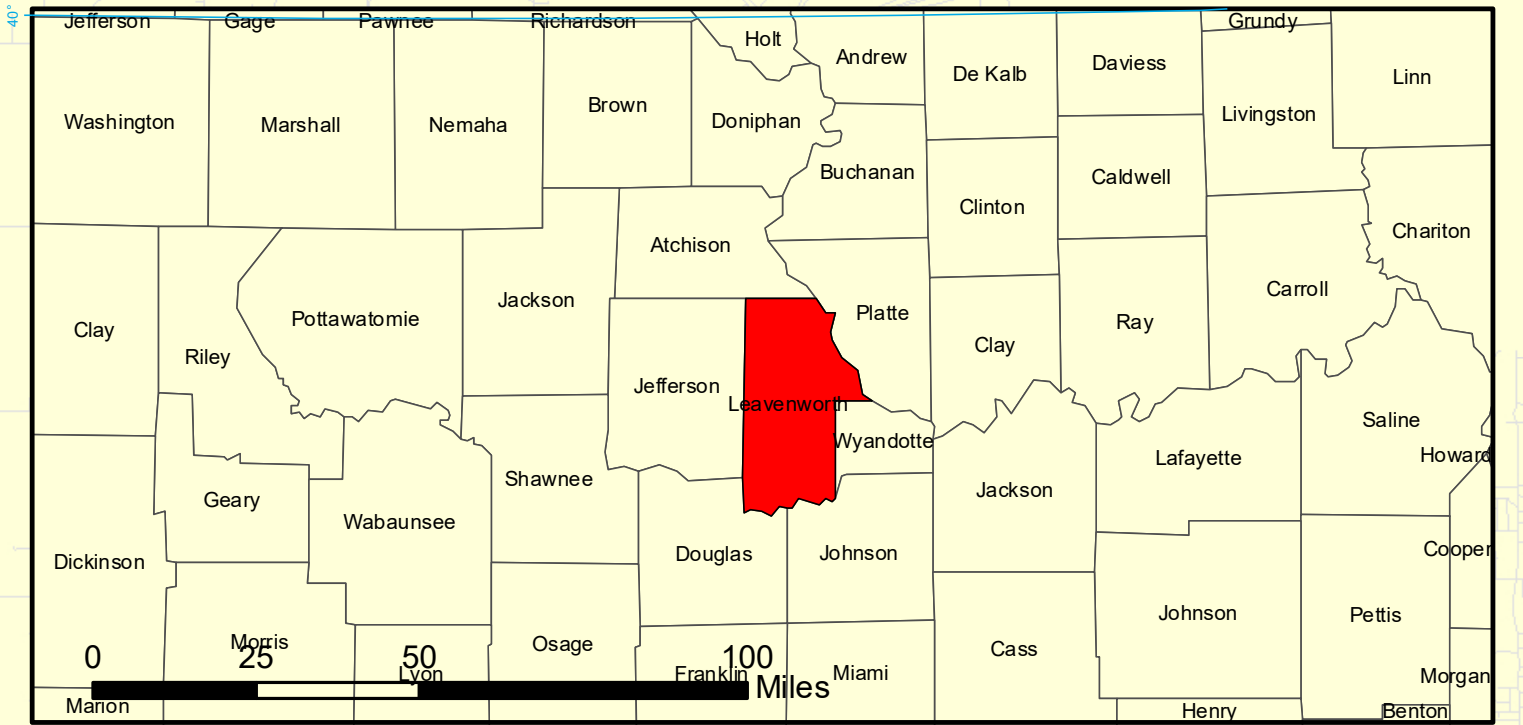

LEAVENWORTH COUNTY KANSAS 2025

Radio Tower in Leavenworth County

Legend

Radio Tower

Legend

- City Centerlines
- City Limits
- County Boundary
- Sections
- GRAVEL
- HARD SURFACE
- MINIMUM
- PRIVATE
- State Maintained

Projection: NAD 1983 State Plane Kansas 1501 (US Feet)
 Disclaimer: Map is projected in real-world coordinates.
 However, it is not intended for legal purposes.
 Measurement accuracy is not guaranteed.